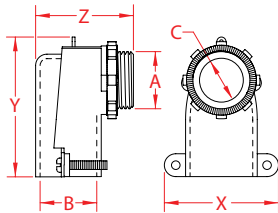

ELBOW CONNECTOR

316 STAINLESS STEEL

Import

Suncor
Exclusive

ITEM	A	B	C	X (height)	Y (length)	Z (width)	WT (lb)	PACKAGING TYPE	EACH (qty)	INNER (qty)	CARTON (qty)	UPC
S0854-0010	0.79"	0.44"	0.60"	1.40"	1.89"	1.52"	0.13	POLYBAG	1	1	50	791506053323
S0854-0013	0.79"	0.67"	0.60"	1.74"	2.17"	1.75"	0.16	POLYBAG	1	1	50	791506053330
S0854-0020	1.00"	0.84"	0.80"	2.00"	2.41"	1.87"	0.24	POLYBAG	1	1	50	791506053347
S0854-0025	1.25"	1.16"	0.95"	2.56"	2.96"	2.30"	0.46	POLYBAG	1	1	50	791506053354
S0854-0032	1.60"	1.58"	1.28"	2.65"	3.79"	2.88"	1.07	POLYBAG	1	1	25	791506053361

NOTE:

FOR USE WITH FLEXIBLE CONDUIT.

ALL DIMENSIONS ARE NOMINAL (+/- 3%) AND ARE SUBJECT TO CHANGE WITHOUT NOTICE.